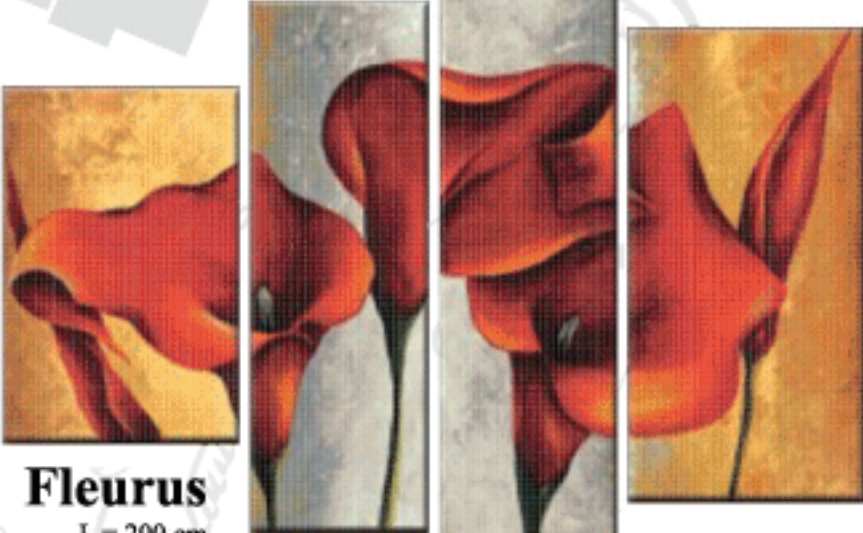

NOTRE CREATION
Un Choix Royal

Fleurus
L = 200 cm